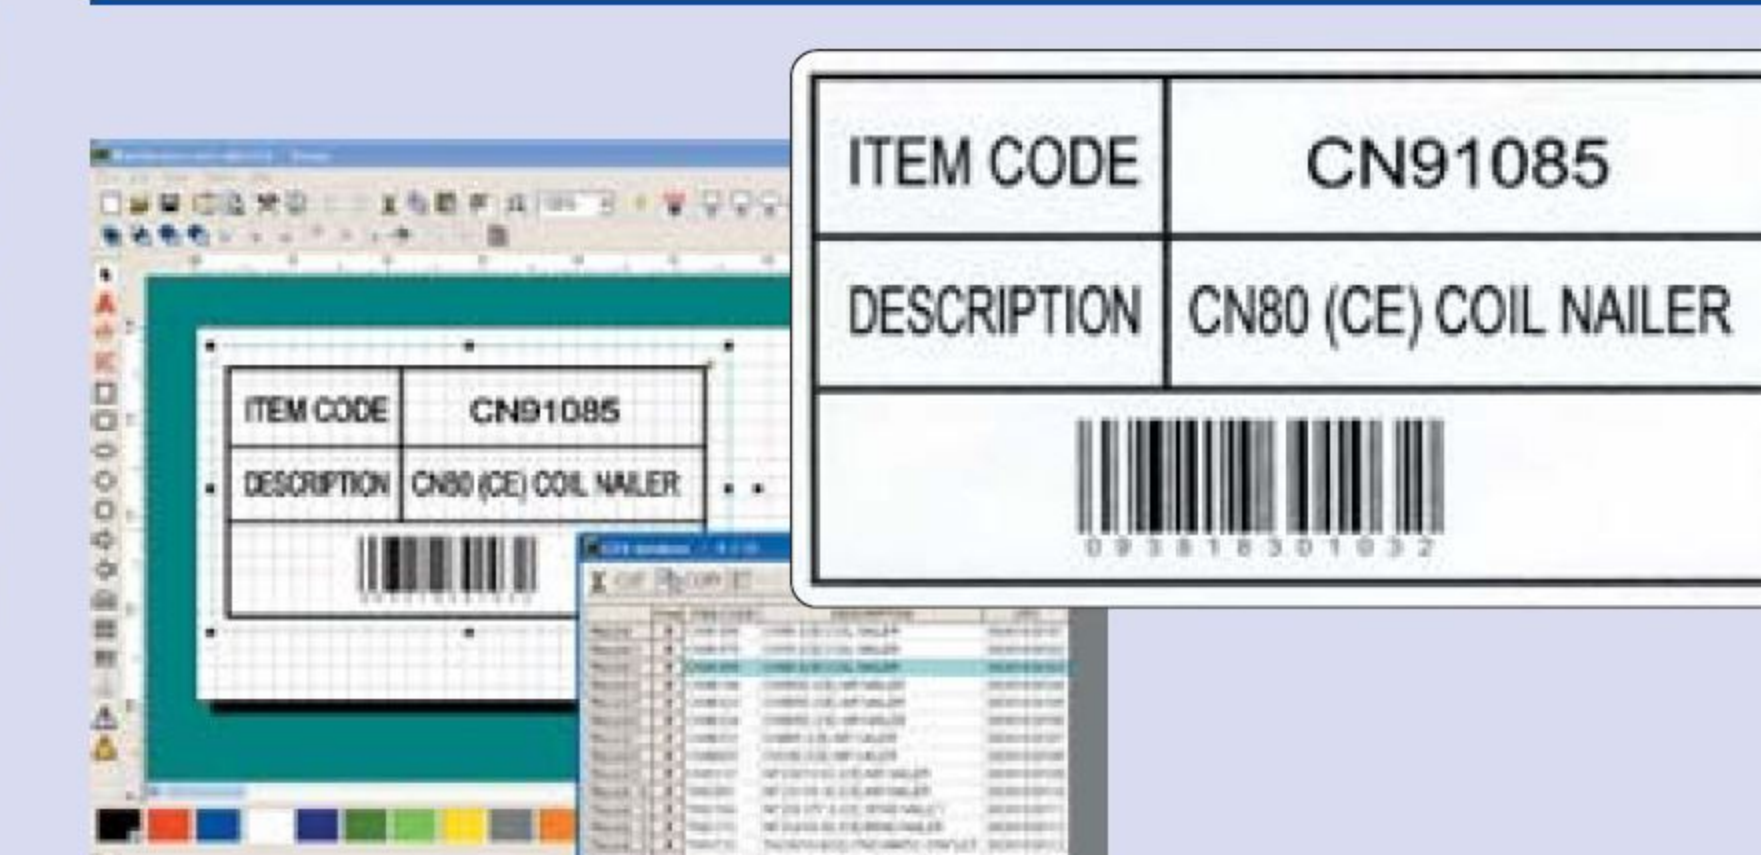

Database Link

Information from databases saved in CSV format, can be linked directly to your label designs.