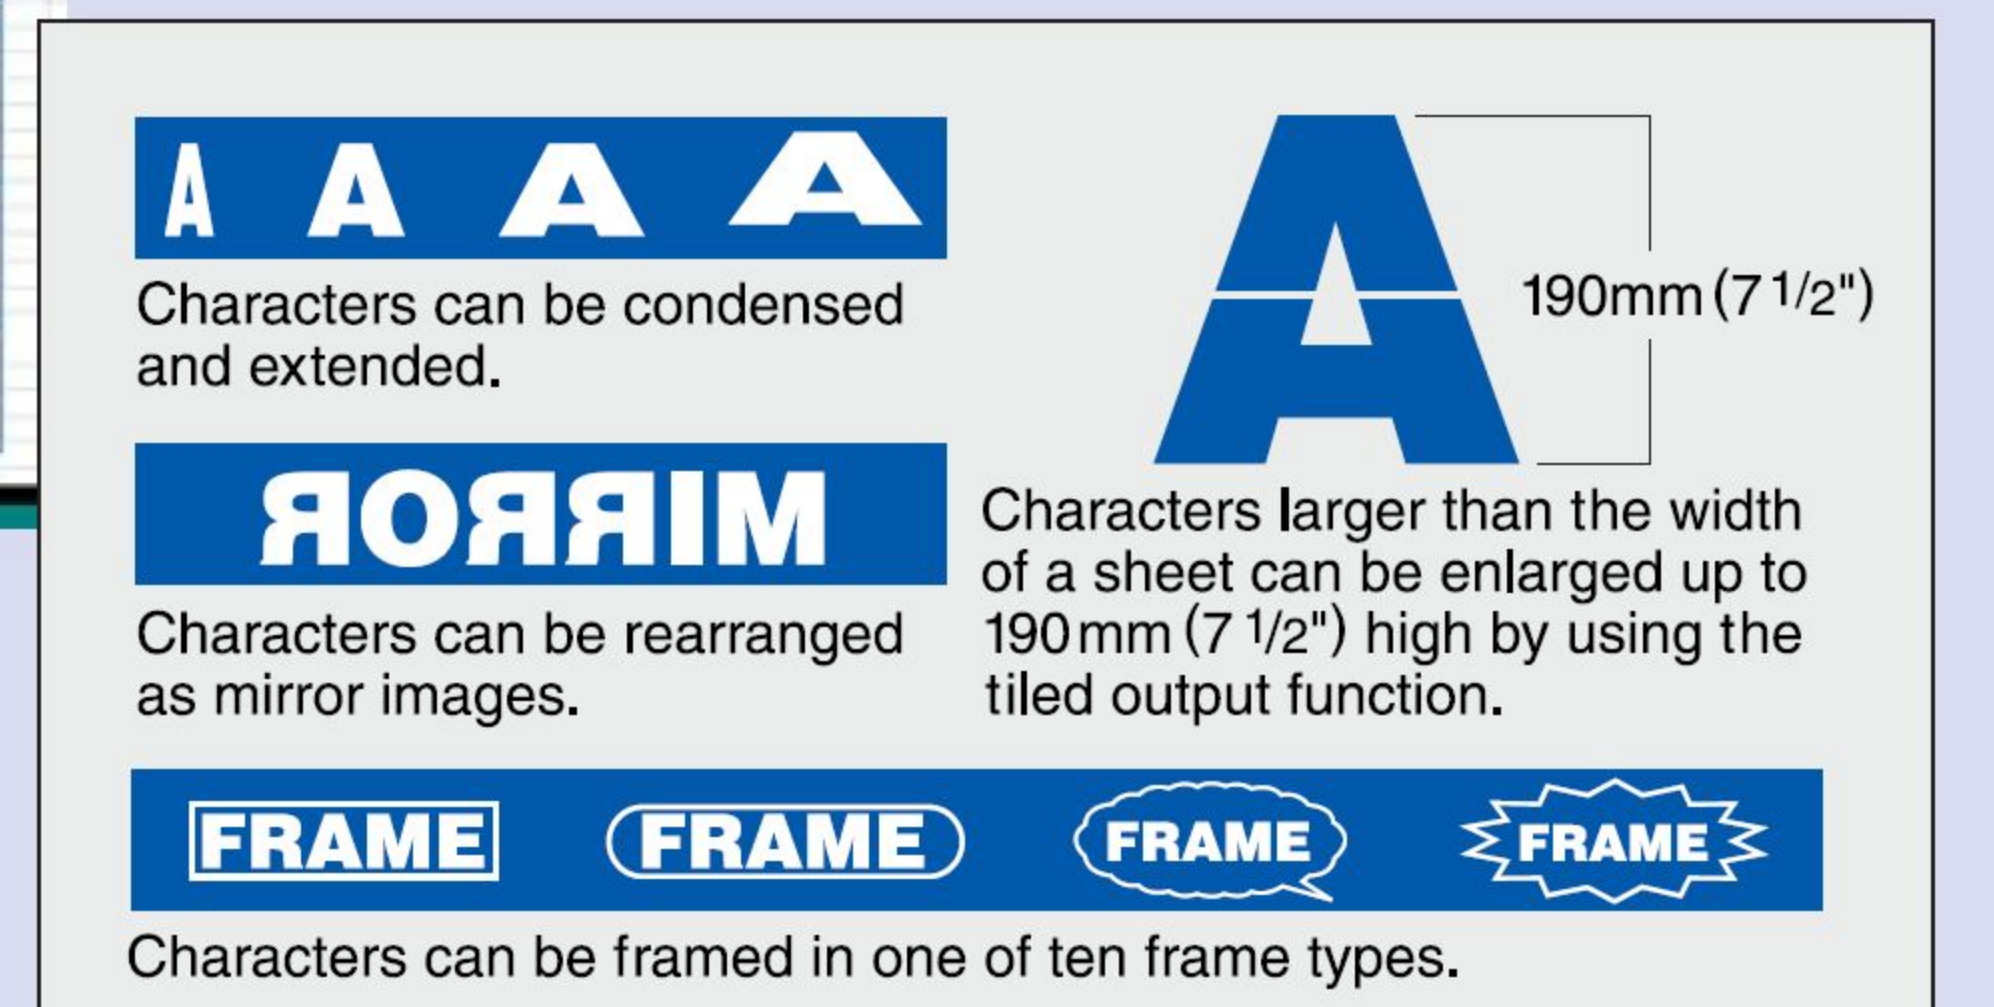

Microsoft Word®, Excel® and PowerPoint® are registered trademark of Microsoft Corporation® (US) in U.S.A or in other countries.