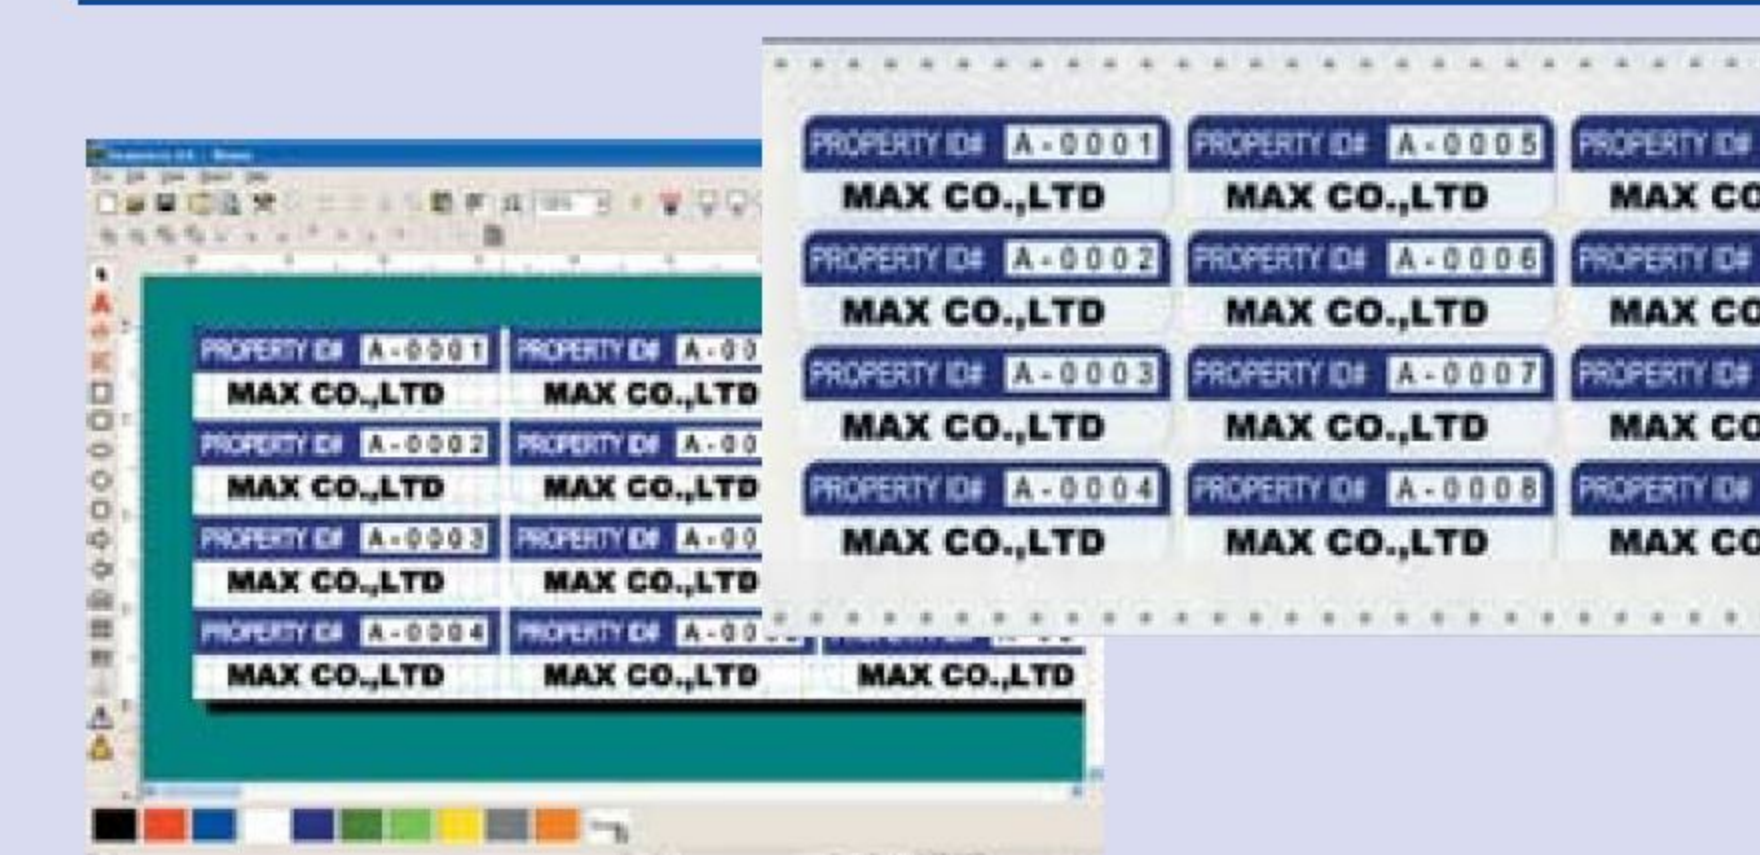

Sequential Numbering

Designs can automatically include sequenced numbers using variable increments.