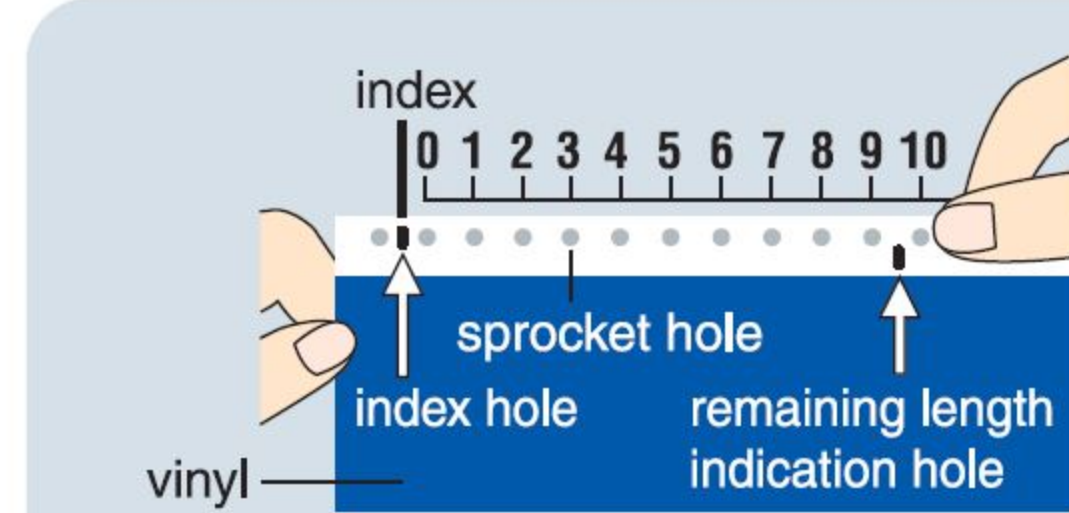

Sourcing appropriate labels and signs can often be time consuming and costly, especially where only small quantities, specifically worded, or exact sized outputs are required. This is where the CPM-100G3/HG3 allows you to effect huge cost savings and operational improvements, by producing exactly what you want, when you want it... 24 hours a day!

## Standard Supplies

The approximate remaining vinyl length can be checked visually by fitting it to the printed gauge of the box of the vinyl.